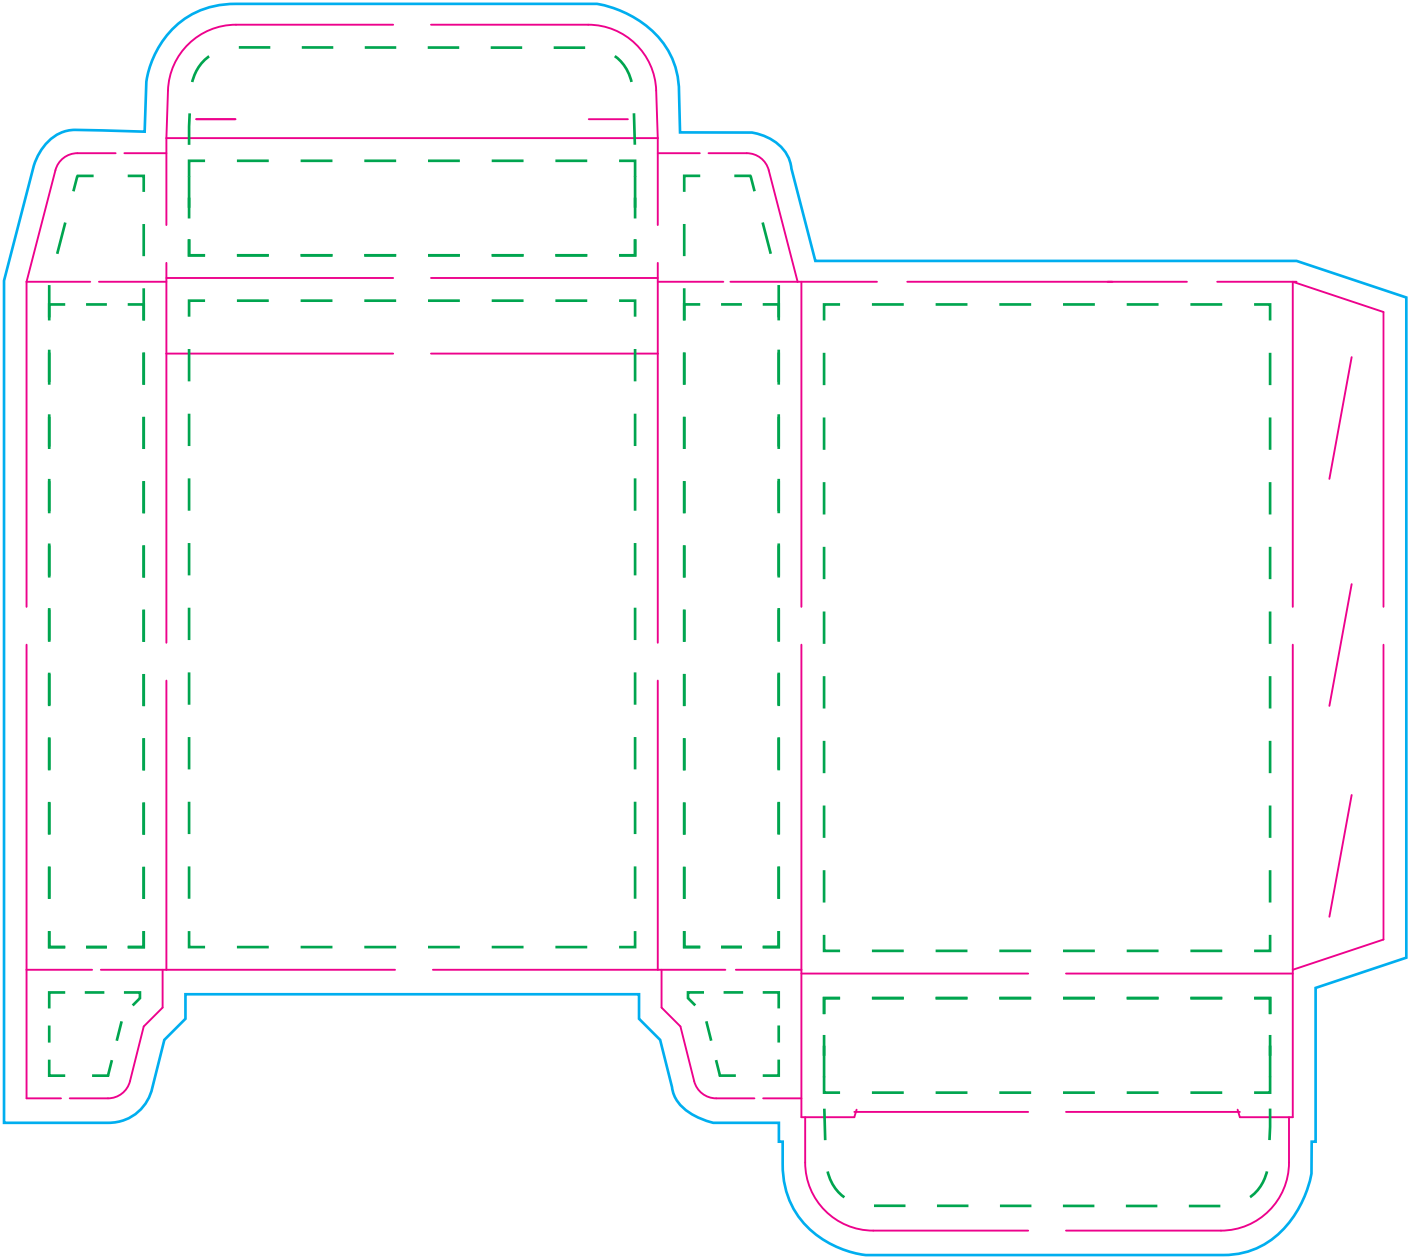

Tuck Box / Poker Box ---54pcs/deck

Card: 63*88mm R3